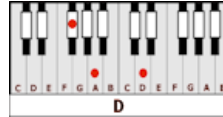

THAT'S ALL RIGHT, MAMA - Elvis Presley (A)

GUITAR / KEYBOARD CHORDS:

A = xo222o

A7 = xo2o2o

D = xxo232

E = o221oo

INTRO: A

A
Well, that's all right, mama....That's all right for you

But, that's all right....that's all right.

That's all right now mama....anyway you do

GUITAR BREAK: (same pattern as verse) A - A7 - D - E - A

A
I'm leaving town, baby....I'm leaving town for sure

Well, then you won't be bothered with me hanging 'round your door